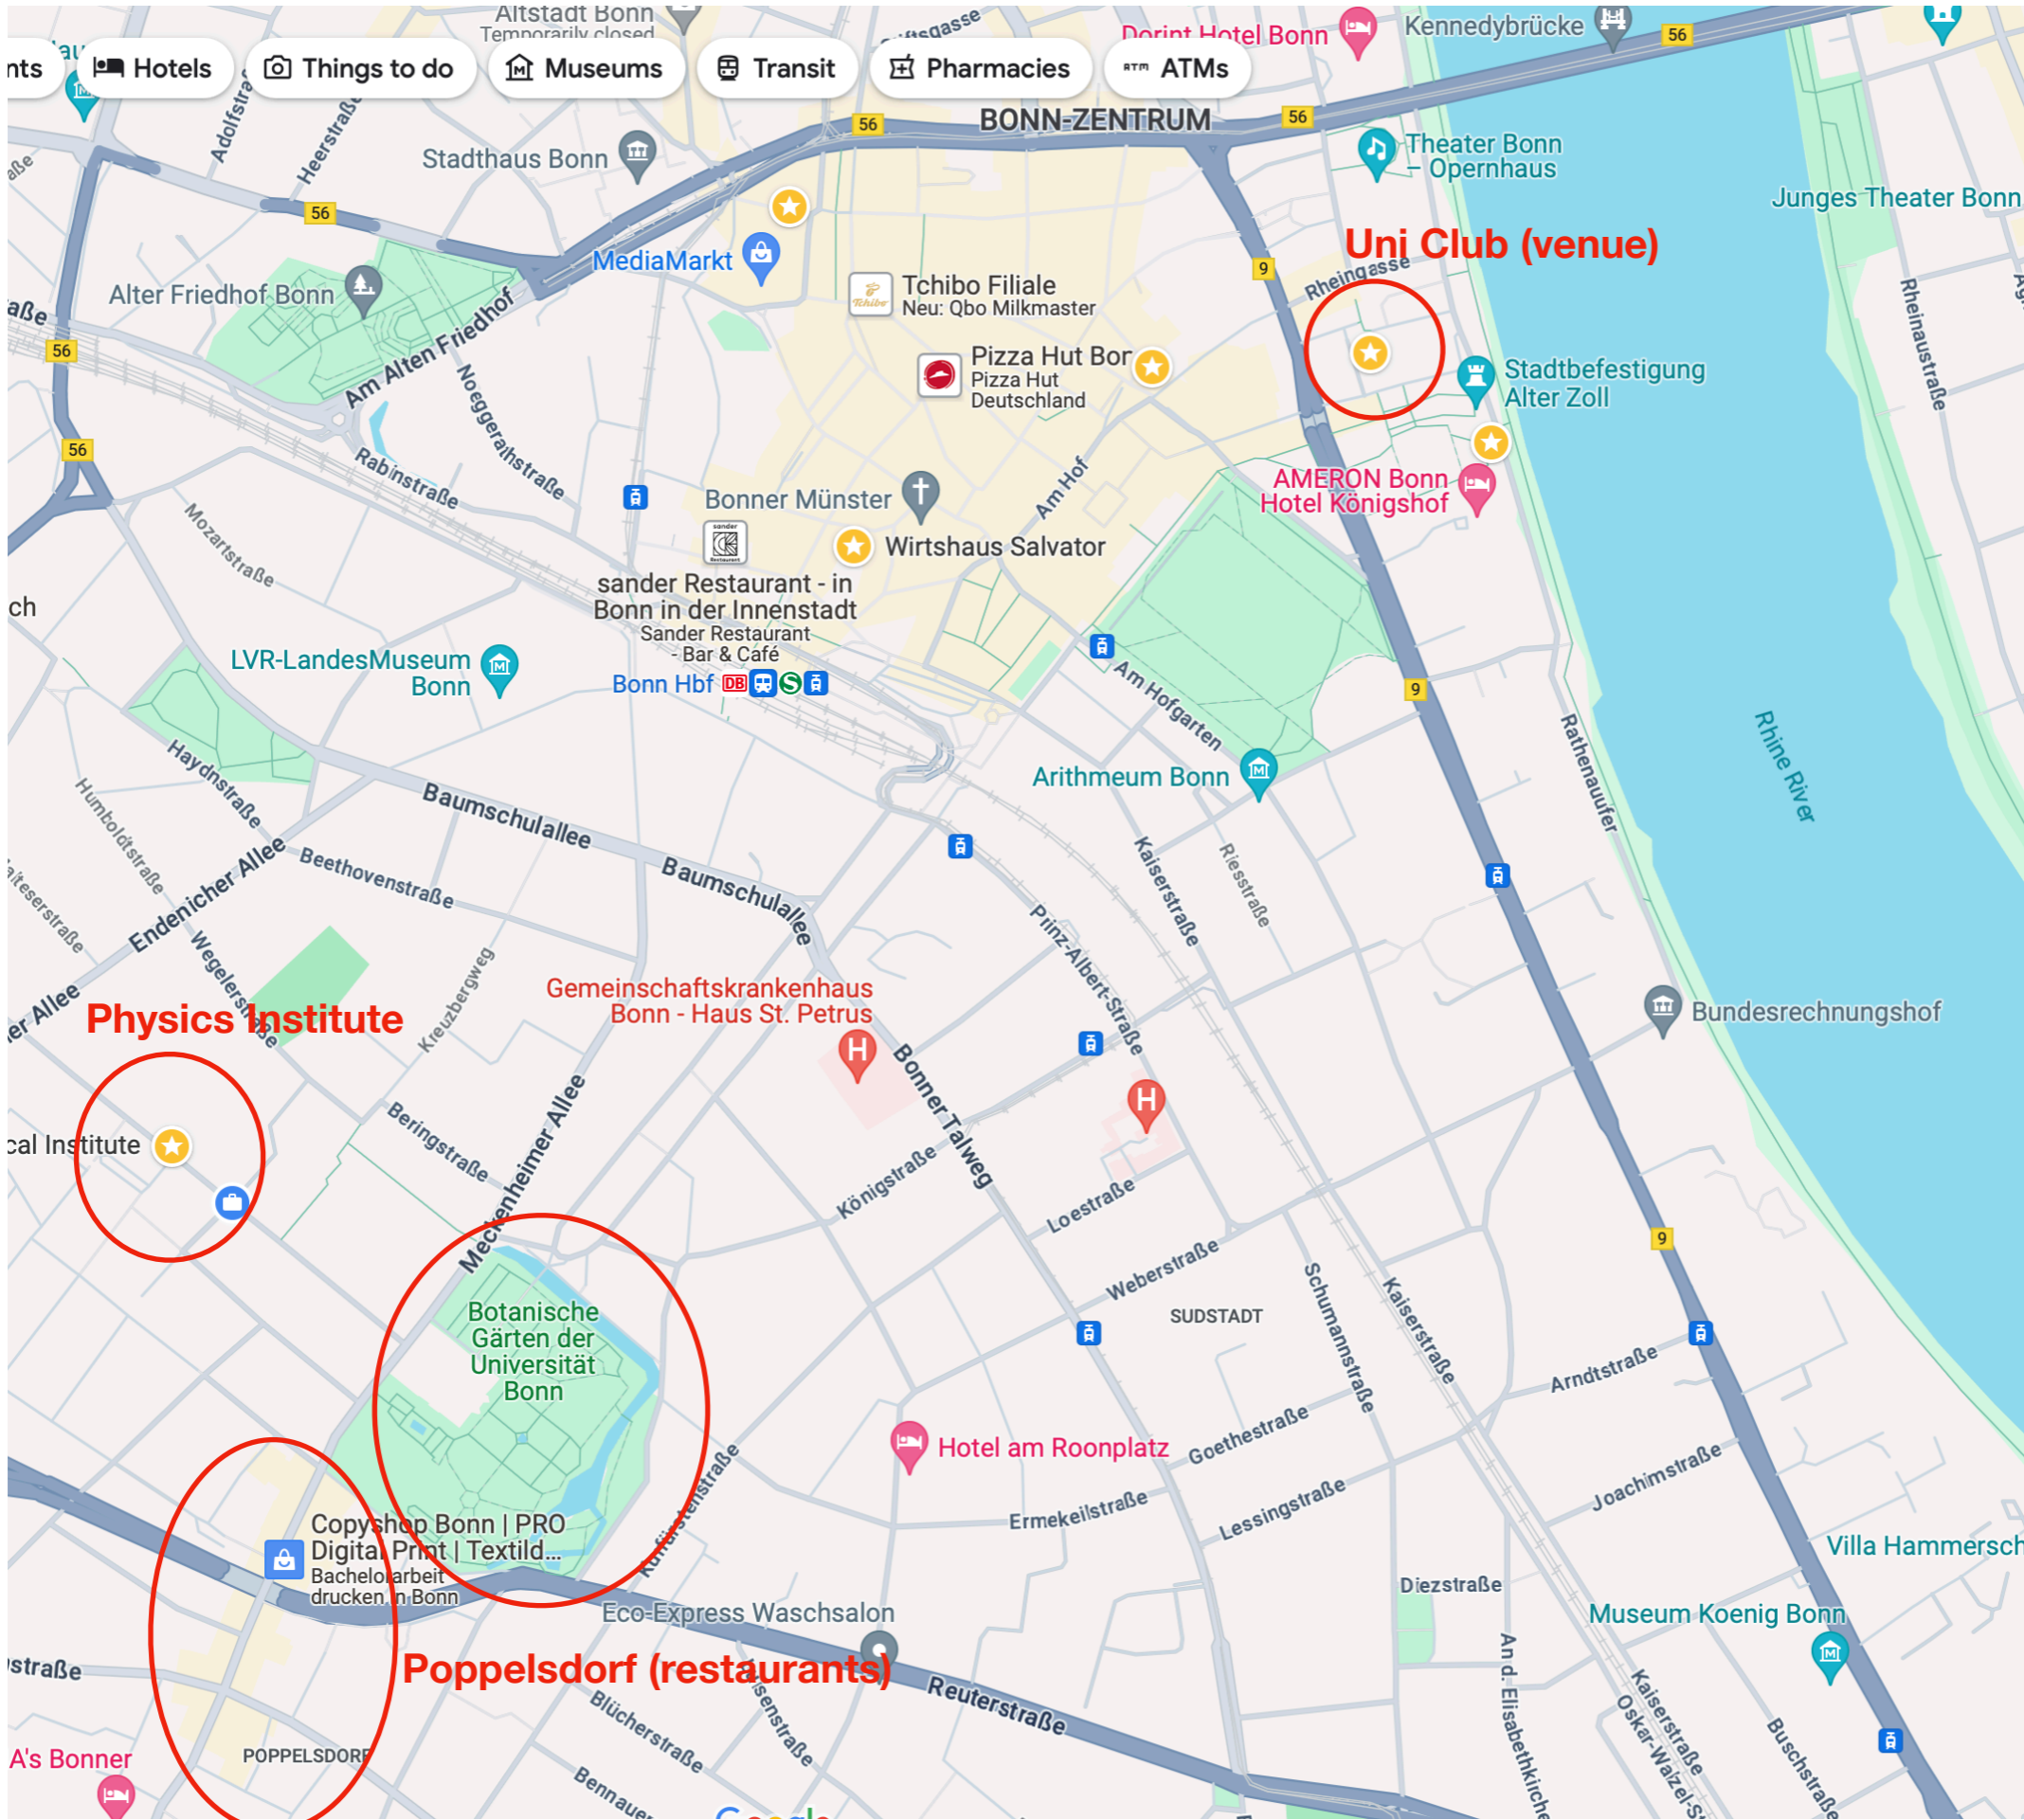

**Aldstadt (coffee shops/bars)**

**Bönnsch**

**Em Höttche (on Marktplatz)**

**Main university Building**

**Uni Club (venue)**

**Alterzoll beer garden**

- Restaurants
- Hotels
- Things to do
- Museums
- Transit
- Pharmacies
- ATMs

Beethoven-Haus Bonn

Theater Bonn - Opernhaus

MediaMarkt

Tchibo Filiale  
Neu: Qbo Milkmaster

Thalia Bonn

Stadtbesichtigung Alter Zoll

Dreieck  
Pizza Hut Bonn  
Pizza Hut Deutschland

Juwelier Kraemer  
Jetzt Entdecken

Beethoven-Denkmal Bonn

Münsterplatz

Bonner Münster

Wirtshaus Salvator  
Martinsplatz

HARIBO Shop Bonn

AMERON Bonn  
Hotel Königshof

sander Restaurant - in Bonn in der Innenstadt  
Sander Restaurant - Bar & Café

Primark

Bonn Hbf

Hofgarten

Café Bar Rheinpavillon

Live traffic Fast Slow

Dinner reservation at Bahnhofchen, 7pm Wednesday  
(To be paid for individually)

Please sign up if you would like to come so we can fix the numbers